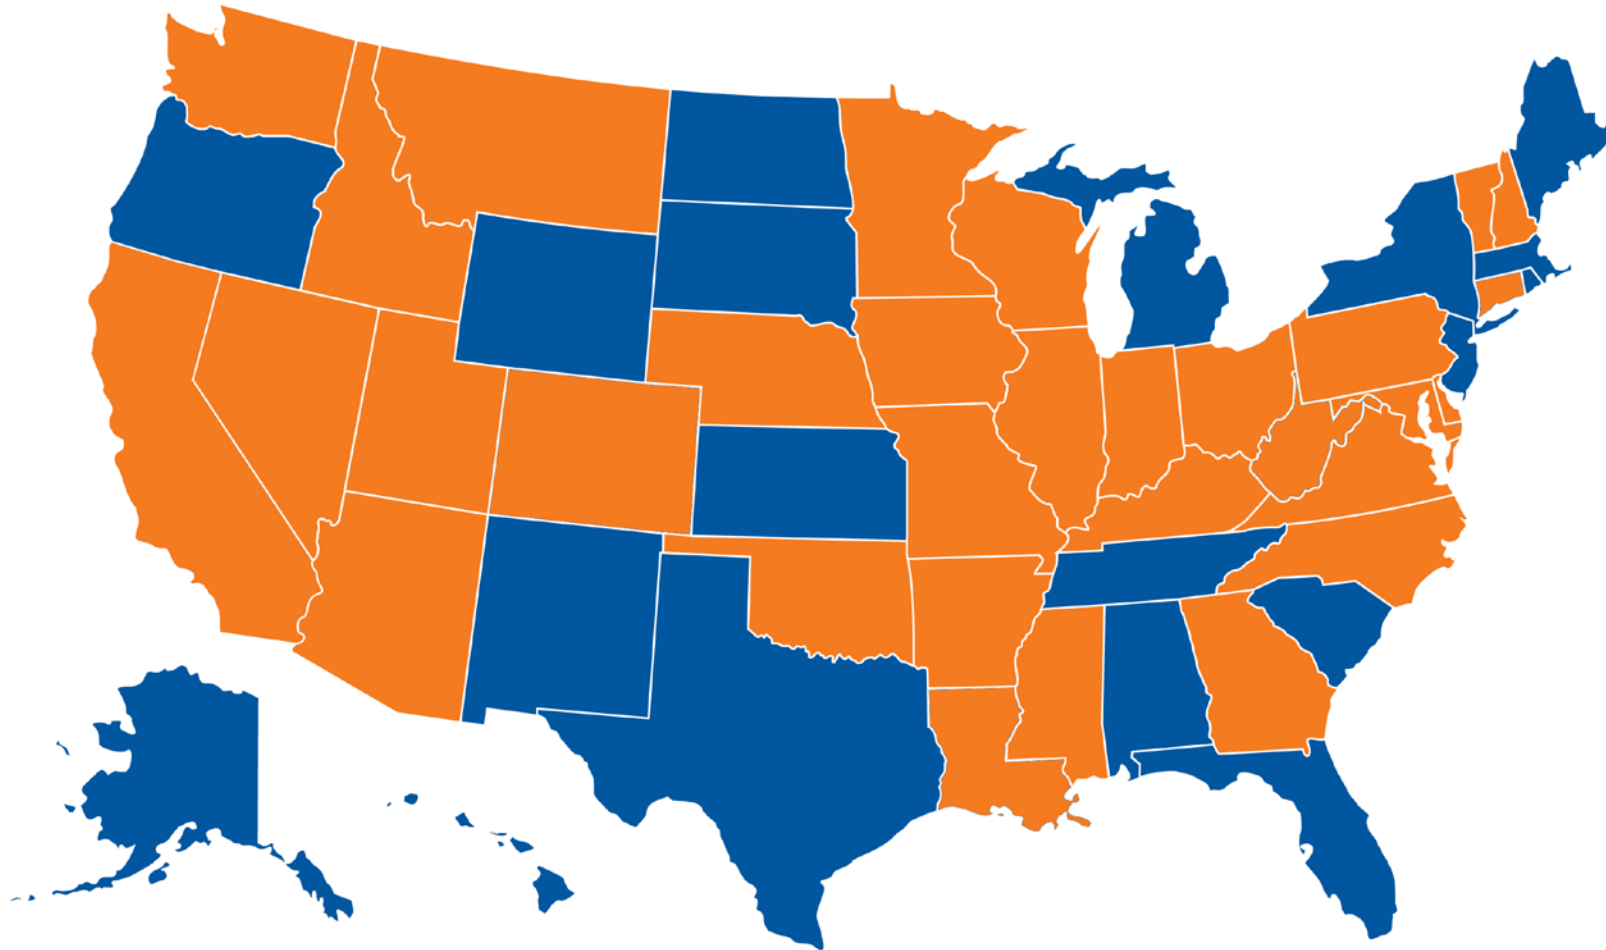

NSPE: A network of national, state & local levels with 80+ years of achievement.

NSPE's Partnership:

- Serves as the recognized and authoritative expert in licensure, ethics, and professional practice;
- Promotes licensure and assists individuals in becoming licensed; and,
- Protects and enhances the value of licensure and opportunities for the licensed engineer.

NSPE CHAMPIONS THE PE LICENSE

- **Autonomous vehicle safety**
- **Qualifications based selection**
- **Nuclear Regulatory Commission use of PE's**
- **PE role in Infrastructure improvements.**
- **Licensure mobility between States**

Threats to Occupational Licensure

31 states have now seen, or are seeing, threats to professional licensure.

Interactive threat map:

nspe.org/ThreatsToPE

■ Threats Reported

■ No Threats Currently Reported

NSPE STANDS AS THE ETHICAL GUIDE TO THE PROFESSION